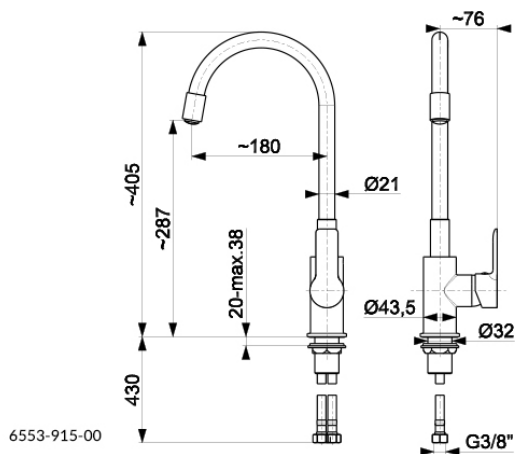

### PRODUCT DESCRIPTION:

<b>INDEX:</b>	6553-915-63
<b>EAN:</b>	5907571650144
<b>Colour:</b>	chrome
<b>PKWiU:</b>	28.14.12-33.02.01
<b>Type:</b>	standing mixer
<b>Material:</b>	brass
<b>Control element:</b>	Ø35 ceramic cartridge
<b>Aerator:</b>	yes (coin slot)
<b>Water flow [l/min]:</b>	11
<b>Working pressure [atm]:</b>	3
<b>Max water temperature [°C]:</b>	≤90/65
<b>Acoustic group:</b>	II
<b>Spout:</b>	rotating, flexible
<b>Spout length [mm]:</b>	180

### THE PACKAGING CONTAINS:

M10x1/G3/8" flexible hoses (L=430 mm, 2 pcs), mounting set with a strengthening stand

### WARRANTY:

5 years for tightness of cast parts and failure-free operation of ceramic heads