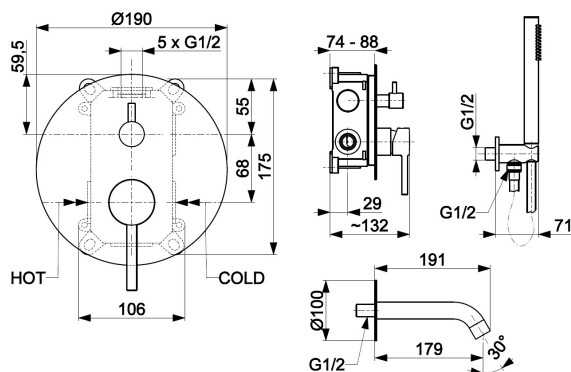

### PRODUCT DESCRIPTION:

<b>INDEX:</b>	5039-401-31
<b>EAN:</b>	5907571505161
<b>Colour:</b>	brushed gold
<b>PKWiU:</b>	28.14.12-33.03.01
<b>Type:</b>	wall-mounted
<b>Material:</b>	brass
<b>Control element:</b>	Ø35 ceramic cartridge
<b>Shower diverter:</b>	ceramic
<b>Water flow [l/min]:</b>	hand shower: 15/spout: 18
<b>Working pressure [atm]:</b>	3
<b>Acoustic group:</b>	II
<b>Spout:</b>	fixed
<b>Spout length [mm]:</b>	191
<b>Hose material:</b>	PVC
<b>Hose length [mm]:</b>	1500
<b>Number of streams in the hand shower:</b>	1
<b>Cleaning system:</b>	easy clean

### THE PACKAGING CONTAINS:

complete mixer set, concealed bath spout, hand shower, angular wall connection, installation and user's manual, warranty