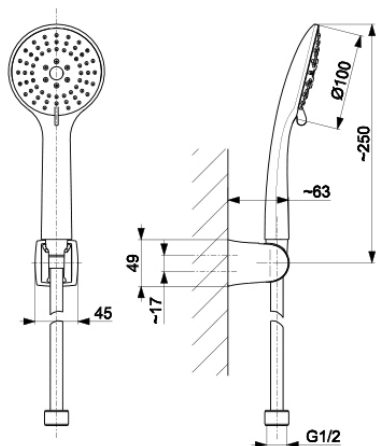

MOZA

CHROME POINT-FIXED SHOWER SET

841-220-00

PRODUCT DESCRIPTION:

INDEX:	841-220-00
EAN:	5907571843232
Colour:	chrome
PKWiU:	28.14.20.0
Material:	ABS plastic
Water flow [l/min]:	9
Number of streams in the hand shower:	3
Hose length [mm]:	1500
Hose material:	PVC

THE PACKAGING CONTAINS:

adjustable wall handle, mounting set, hand shower, PVC hose (L=1500 mm)

WARRANTY:

2 years

CERTIFICATES AND DECLARATIONS:

The product is made according to the standard PN-EN 817:2008, it has Hygienic Attestation, Declaration of Conformity