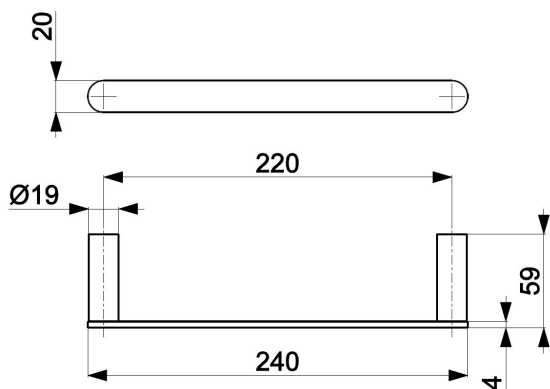

22

CM TOWEL BAR, CHROME

PRODUCT DESCRIPTION:

INDEX: 864-025-00

EAN: 5907571860604

Colour: chrome

PKWiU: 25.99.11.0

Material: stainless steel