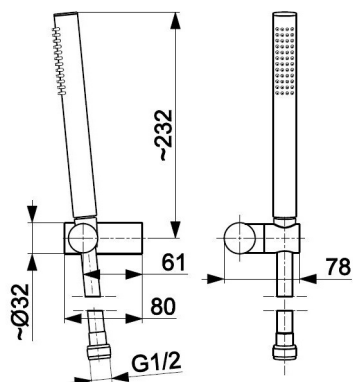

MOZA

PREMIUM BLACK POINT-FIXED SHOWER SET

PRODUCT DESCRIPTION:

INDEX:	841-225-81
EAN:	5907571843577
Colour:	black
PKWiU:	28.14.20.0
Material:	stainless steel
Water flow [l/min]:	22
Number of streams in the hand shower:	3
Hose length [mm]:	1500
Hose material:	PVC

THE PACKAGING CONTAINS:

adjustable wall handle, mounting set, hand shower, PVC hose (L=1500 mm)

WARRANTY:

2 years

CERTIFICATES AND DECLARATIONS:

The product is made according to the standard PN-EN 1112:2008, it has Hygienic Attestation, Declaration of Conformity