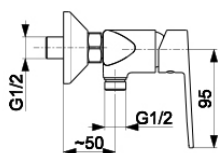

AGAT

WALL-MOUNTED SHOWER MIXER

4426-010-00

PRODUCT DESCRIPTION:

INDEX:	4426-010-00
EAN:	5907571445283
Colour:	chrome
PKWiU:	28.14.12-33.04.01
Type:	wall-mounted mixer
Material:	brass
Control element:	Ø30 ceramic cartridge
Water flow [l/min]:	21.4
Working pressure [atm]:	3
Max water temperature [°C]:	≤90/65
Acoustic group:	II
Distance between connectors [mm]:	150±15

THE PACKAGING CONTAINS:

eccentrics (2 pcs), rosettes with gaskets (2 pcs)

WARRANTY:

5 years for tightness of the mixer and failure-free operation of ceramic cartridges

CERTIFICATES AND DECLARATIONS:

The product is made according to the standard PN-EN 817:2008, it has Hygienic Attestation, Declaration of Conformity