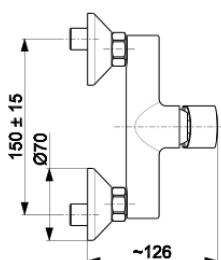

AGAT

WALL-MOUNTED SHOWER MIXER

4426-010-00

PRODUCT DESCRIPTION:

INDEX:	4426-010-00
EAN:	5907571445283
Colour:	chrome
PKWiU:	28.14.12-33.04.01
Type:	wall-mounted mixer
Material:	brass
Control element:	Ø30 ceramic cartridge
Water flow [l/min]:	21.4
Working pressure [atm]:	3
Max water temperature [°C]:	≤90/65
Acoustic group:	II
Distance between connectors [mm]:	150±15

THE PACKAGING CONTAINS:

eccentrics (2 pcs), rosettes with gaskets (2 pcs)

WARRANTY:

5 years for tightness of the mixer and failure-free operation of ceramic cartridges

CERTIFICATES AND DECLARATIONS:

The product is made according to the standard PN-EN 817:2008, it has Hygienic Attestation, Declaration of Conformity