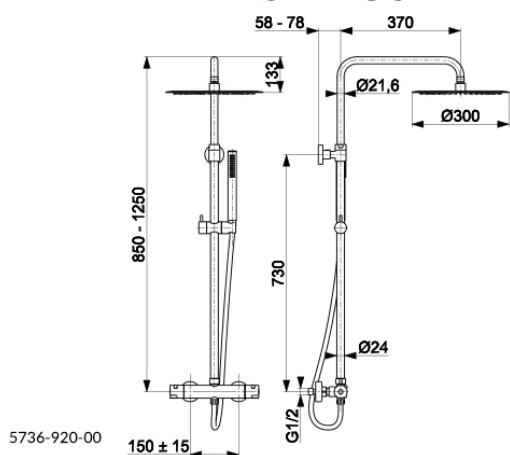

MOZA

BLACK PREMIUM RAINSHOWER SET
WITH A THERMOSTATIC SHOWER MIXER

PRODUCT DESCRIPTION:

INDEX:	5736-920-81
EAN:	5907571570312
Colour:	black
PKWiU:	28.14.12-33.04.01
Type:	wall-mounted mixer
Material:	brass
Control element:	thermostatic cartridge
Water flow [l/min]:	17.6
Working pressure [atm]:	3
Max water temperature [°C]:	≤90/65
Acoustic group:	II
Distance between connectors [mm]:	150±15
Number of streams in the hand shower:	1
Hose length [mm]:	1500
Hose material:	PVC

THE PACKAGING CONTAINS:

shower bar, articulated shower head, shower handle with a handle, mounting set (eccentrics with gaskets + cylindrical rosettes 2 pcs, shower bar wall mounting 1 pc), PVC shower hose L=1500 mm, white assembly gloves