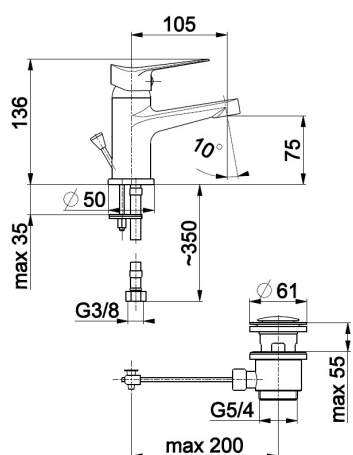

LEONIT

WASHBASIN MIXER

LEONIT
Bateria umywalkowa stojąca
5312-815-00

PRODUCT DESCRIPTION:

INDEX:	5312-815-00
EAN:	5907571530231
Colour:	
PKWiU:	28.14.12-33.01.01
Type:	standing mixer
Material:	brass
Control element:	Ø35 ceramic regulator
Spout:	fixed
Aerator:	yes
Water flow [l/min]:	12
Operating pressure [atm]:	3
Working temperature up to [°C]:	≤90
Acoustic group:	II

THE PACKAGING CONTAINS:

M10 x 1/G3/8" flexible connectors 2 pcs., fastening set, adjustable plastic drain

WARRANTY:

5 years for tightness of cast parts and failure-free operation of ceramic heads

CERTIFICATES AND DECLARATIONS: