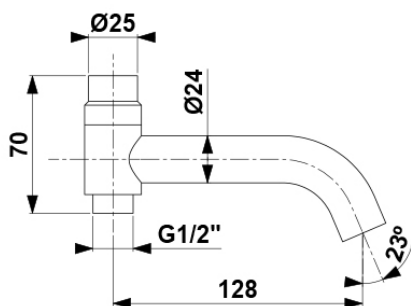

MOZA

BLACK BATH SPOUT TO BE COMBINED WITH A RAINSHOWER

835-670-00

PRODUCT DESCRIPTION:

INDEX:	835-670-81
EAN:	5907571831772
Colour:	black
PKWiU:	28.14.20.0
Type:	wall-mounted mixer
Material:	brass
Shower diverter:	ceramic
Water flow [l/min]:	15.5
Working pressure [atm]:	3
Spout:	rotating

THE PACKAGING CONTAINS:

spout, assembly wrench

WARRANTY:

10 years for tightness of cast parts and failure-free operation of ceramic cartridges

CERTIFICATES AND DECLARATIONS:

The product is made according to the standard PN-EN 1111:2002, it has Hygienic Attestation, Declaration of Conformity