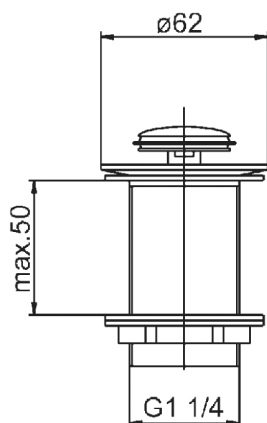

SMALL

ROUND CLICK-CLACK WASHBASIN
DRAIN WITHOUT OVERFLOW, BLACK

PRODUCT DESCRIPTION:

INDEX:	660-353-81
EAN:	5907571660143
Colour:	black
PKWiU:	25.99.11.0
Material:	brass
Connection diameter [inch]:	1 1/4
Overflow:	no
Control element:	Klik-klak