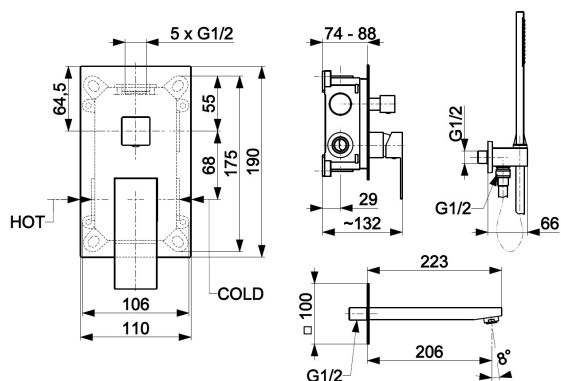

LOGON

BLACK CONCEALED BATH SET

PRODUCT DESCRIPTION:

INDEX:	5139-401-81
EAN:	5907571505154
Colour:	black
PKWiU:	28.14.12-33.03.01
Type:	wall-mounted
Material:	brass
Control element:	Ø35 ceramic cartridge
Shower diverter:	ceramic
Water flow [l/min]:	hand shower: 15/spout: 17
Working pressure [atm]:	3
Max water temperature [°C]:	≤90/65
Acoustic group:	II
Spout:	fixed
Spout length [mm]:	223
Hose material:	PVC
Hose length [mm]:	1500
Number of streams in the hand shower:	1
Cleaning system:	easy clean

THE PACKAGING CONTAINS:

complete mixer set, concealed bath spout, hand shower, angular wall connection, installation and user's manual, warranty

WARRANTY:

10 years for tightness of cast parts and failure-free operation of ceramic cartridges