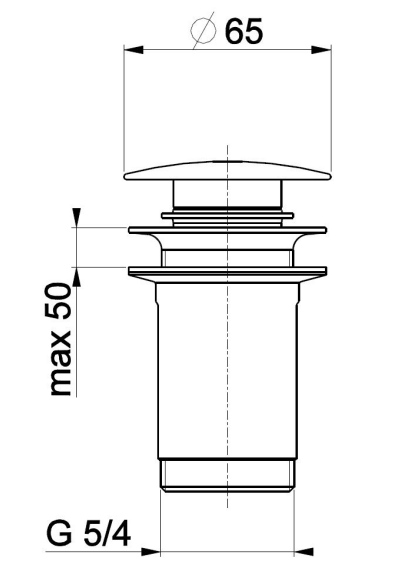

BIG

ROUND CLICK-CLACK WASHBASIN
DRAIN WITHOUT OVERFLOW, BLACK

PRODUCT DESCRIPTION:

INDEX:	660-253-81
EAN:	5907571660112
Colour:	black
PKWiU:	25.99.11.0
Material:	brass
Connection diameter [inch]:	1 1/4
Overflow:	no
Control element:	Klik-klak