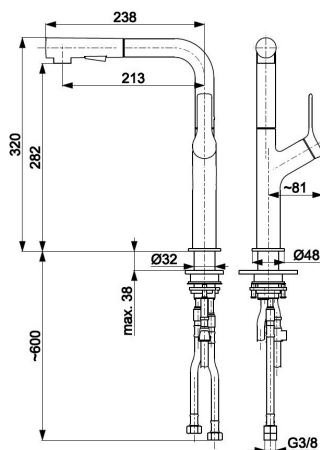

### PRODUCT DESCRIPTION:

INDEX:	6623-220-31
EAN:	5907571660235
Colour:	brushed gold
PKWiU:	28.14.12-33.02.01
Type:	standing
Material:	stainless steel
Control element:	Ø35 ceramic cartridge
Aerator:	yes
Water flow [l/min]:	7
Working pressure [atm]:	3
Max water temperature [°C]:	≤90/65
Acoustic group:	II
Spout:	pull-out
Spout length [mm]:	213
Number of streams in the pull-out spout:	2

### THE PACKAGING CONTAINS:

M10x1/G3/8" flexible hoses (L=350 mm, 2 pcs), mounting set