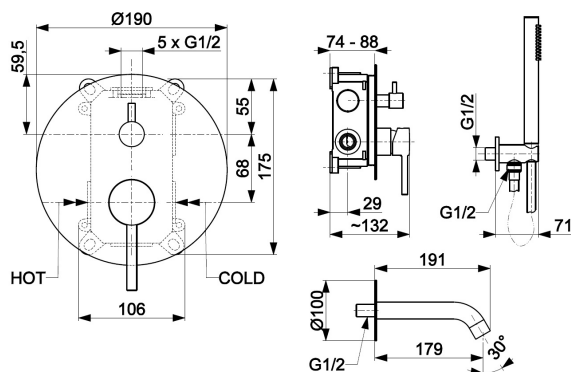

MOZA

BLACK CONCEALED BATH SET

PRODUCT DESCRIPTION:

INDEX:	5039-401-81
EAN:	5907571505154
Colour:	black
PKWiU:	28.14.12-33.03.01
Type:	wall-mounted
Material:	brass
Control element:	Ø35 ceramic cartridge
Shower diverter:	ceramic
Water flow [l/min]:	hand shower: 15/spout: 18
Working pressure [atm]:	3
Max water temperature [°C]:	≤90/65
Acoustic group:	II
Spout:	fixed
Spout length [mm]:	191
Hose material:	PVC
Hose length [mm]:	1500
Number of streams in the hand shower:	1
Cleaning system:	easy clean

THE PACKAGING CONTAINS:

complete mixer set, concealed bath spout, hand shower, angular wall connection, installation and user's manual, warranty

WARRANTY:

10 years for tightness of cast parts and failure-free operation of ceramic cartridges