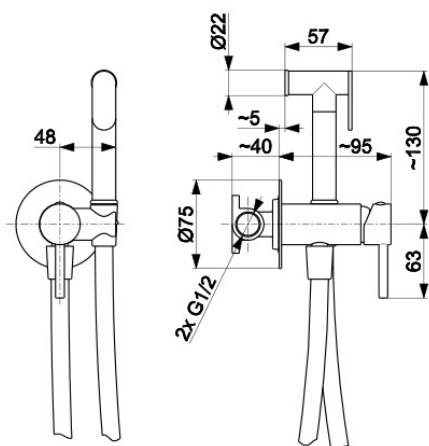

### PRODUCT DESCRIPTION:

<b>INDEX:</b>	5039-512-31
<b>EAN:</b>	5907571505130
<b>Colour:</b>	brushed gold
<b>PKWiU:</b>	28.14.12-33.01.01
<b>Type:</b>	wall-mounted
<b>Material:</b>	brass
<b>Control element:</b>	Ø25 ceramic cartridge
<b>Water flow [l/min]:</b>	8
<b>Hose material:</b>	PVC
<b>Hose length [mm]:</b>	1200
<b>Number of streams in the hand shower:</b>	1

### THE PACKAGING CONTAINS:

concealed bidet mixer, hose, 1-function hand shower