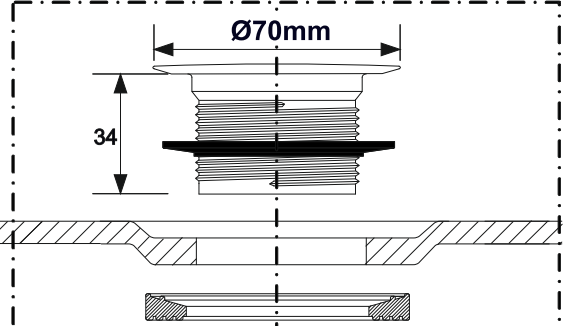

Flex Adjustable from 330mm min - 1070mm Max

Bath