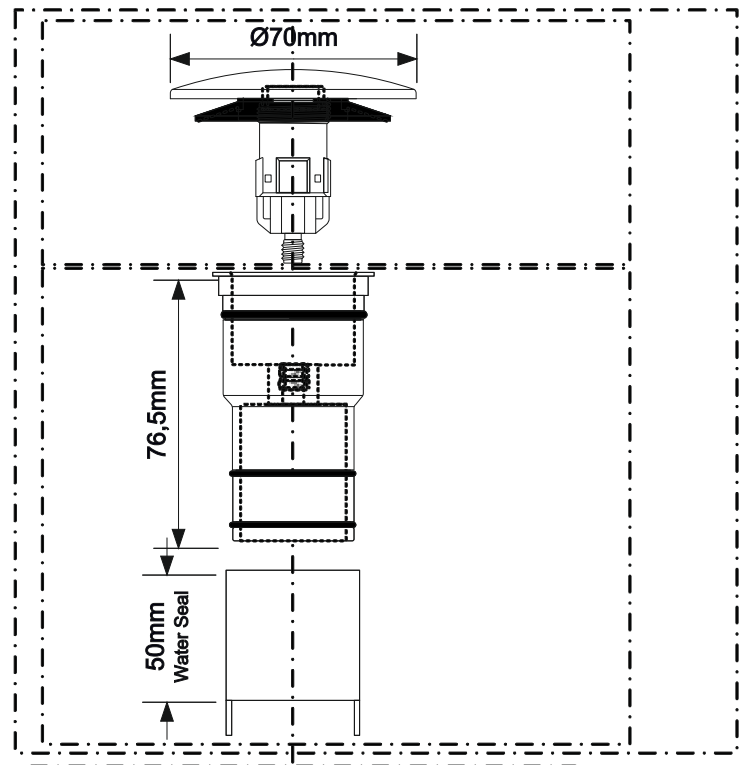

Flex Adjustable from 330mm min - 1070mm Max

Bath