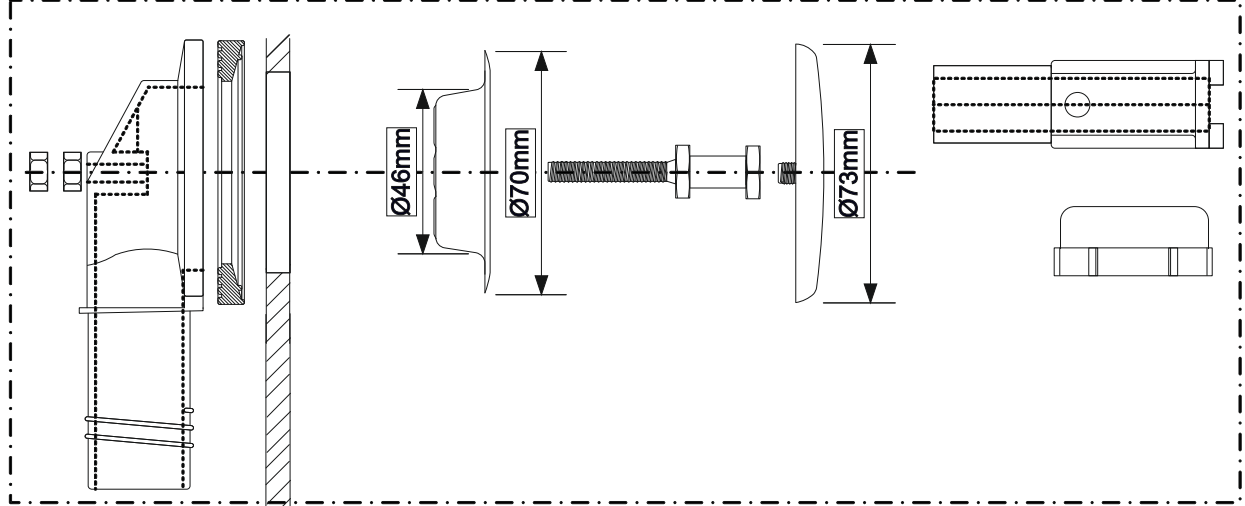

Flex Adjustable from 330mm min - 1070mm Max

Bath