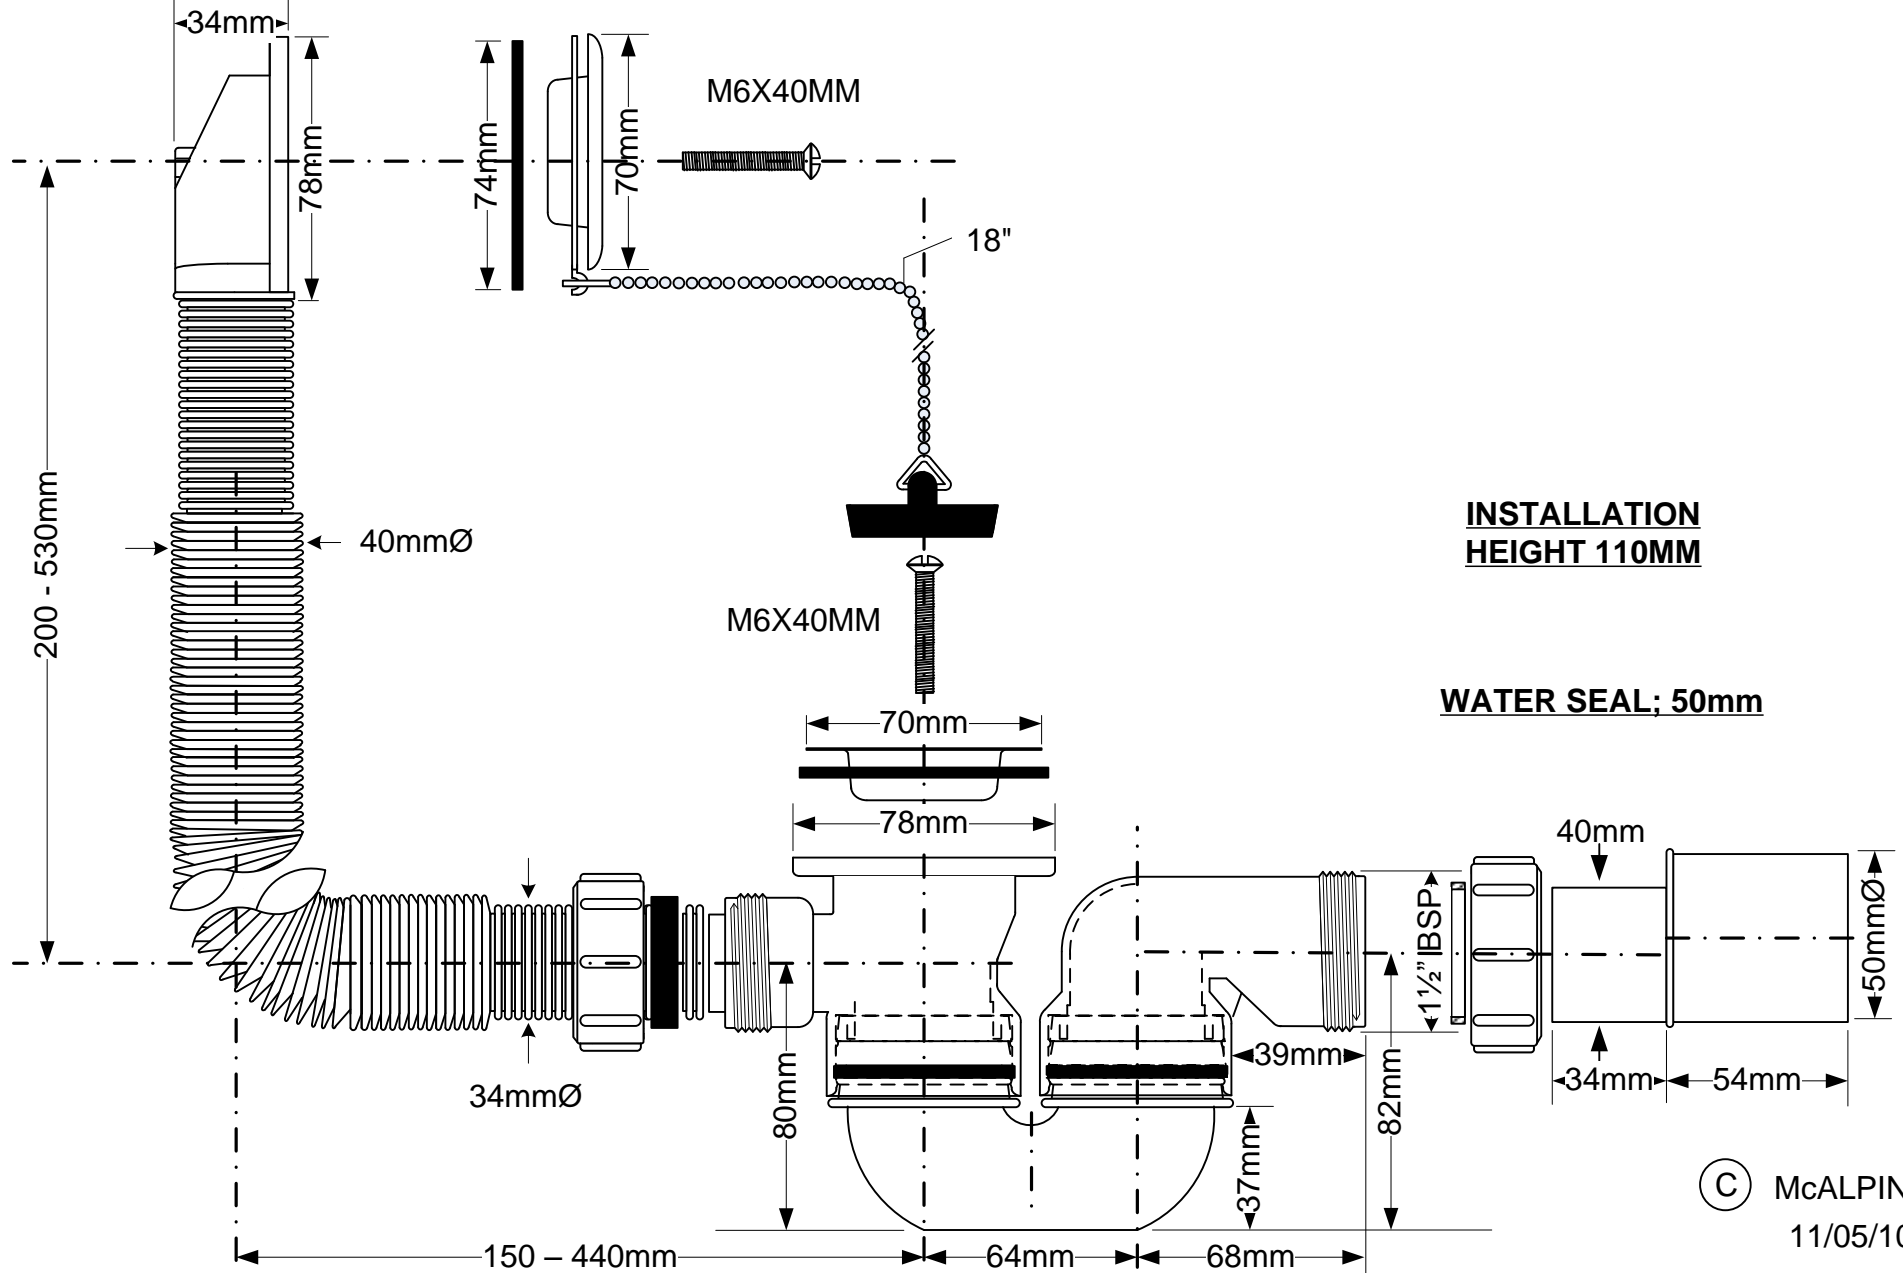

Code:

HC30-EX

© McALPINE
11/05/10

Drawing verified
correct as of:

26.10.10
D.E

DRAWN BY
ELLEN McLELLAN

REVISED
20.02.2012 DL

FILENAME
HC30-EX.VSD

SCALE
1: 2.25

DATE
26.10.10