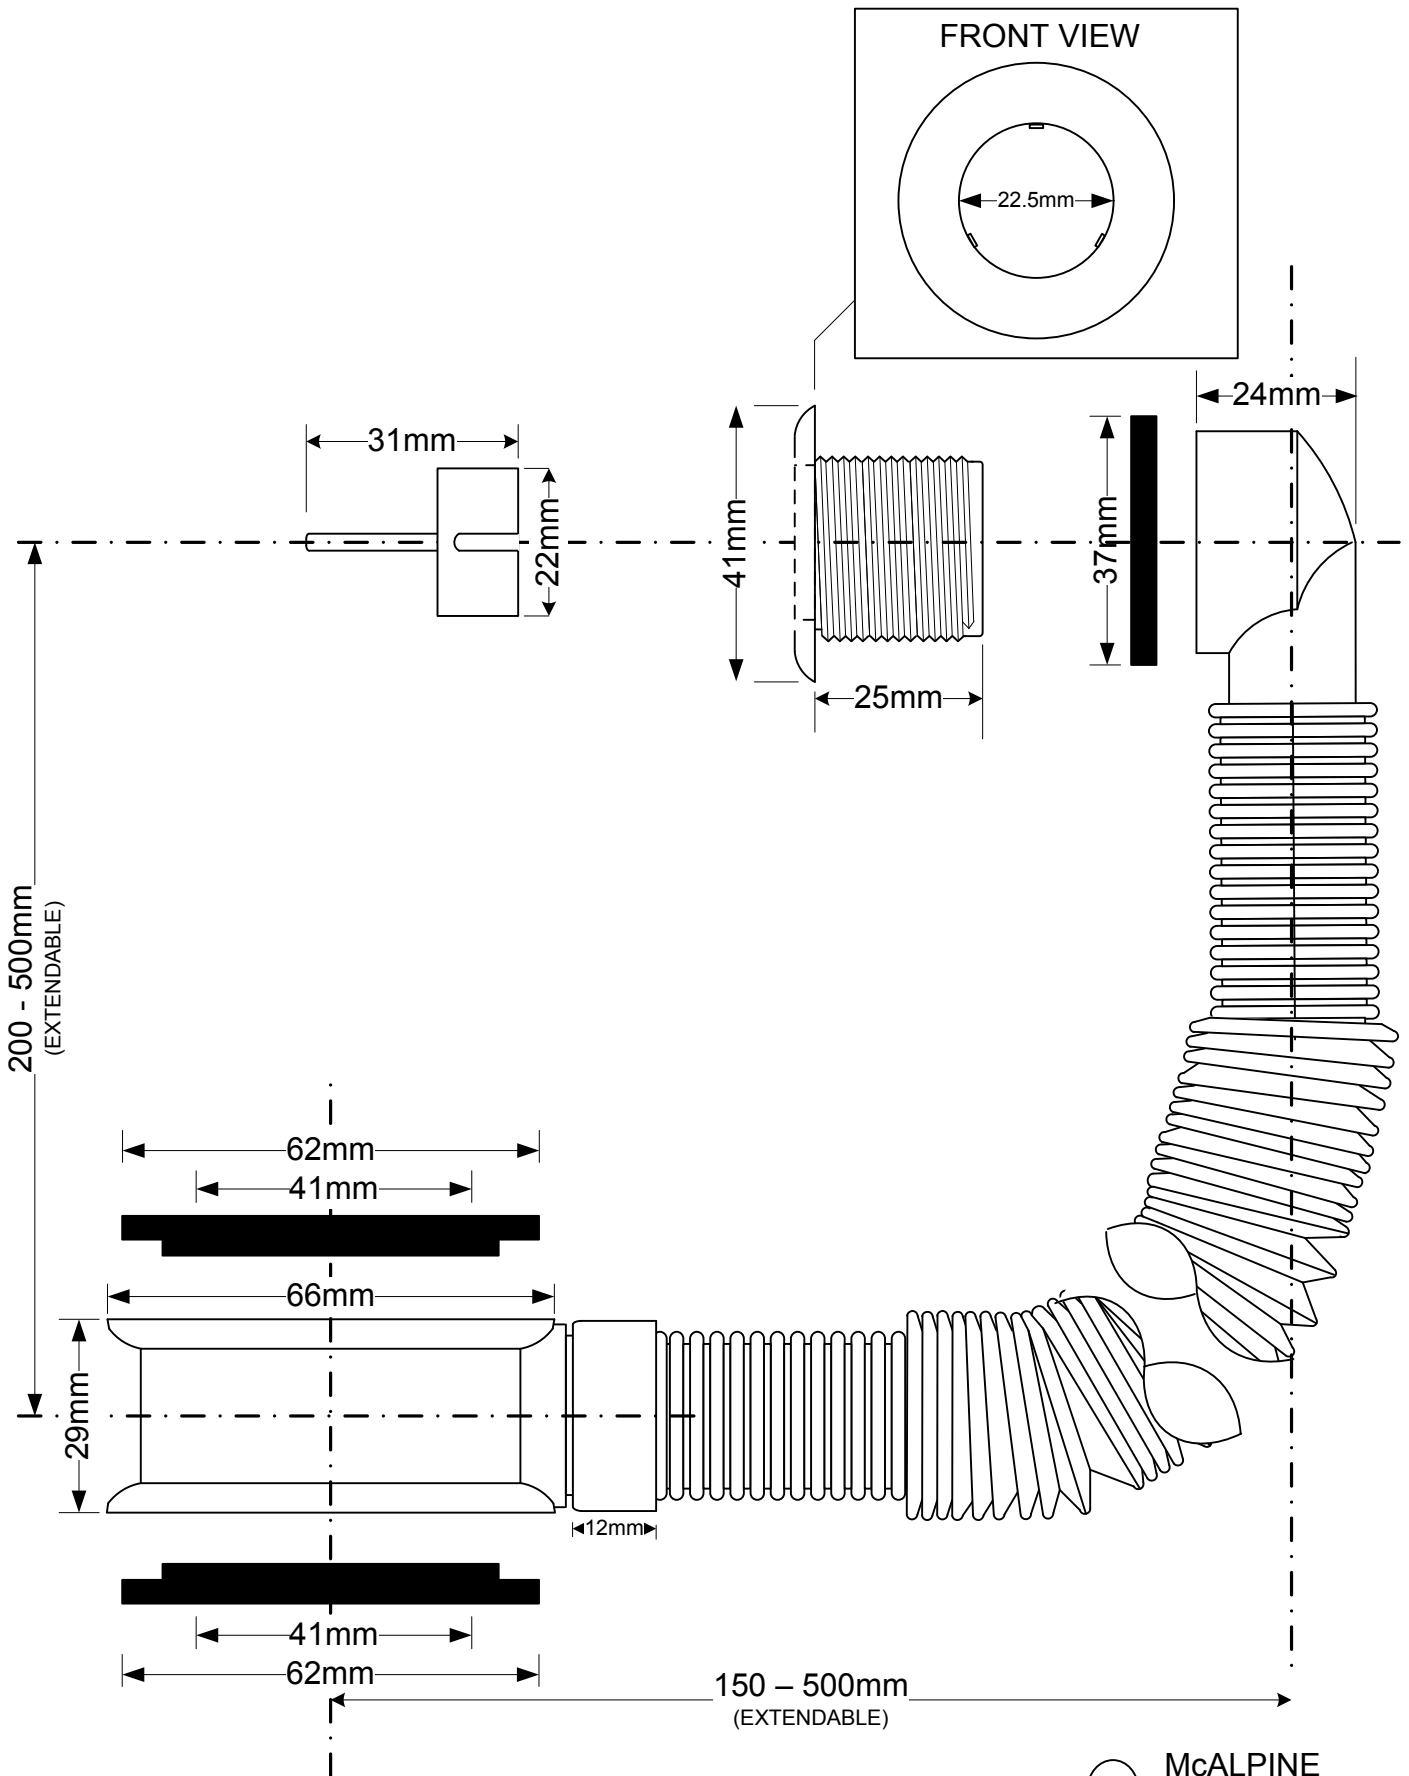

# BANJO-POL2

© McALPINE  
29/06/2012

Drawing verified  
correct as of:

DRAWN BY

DL

FILENAME

BANJO-POL2.VSD

SCALE