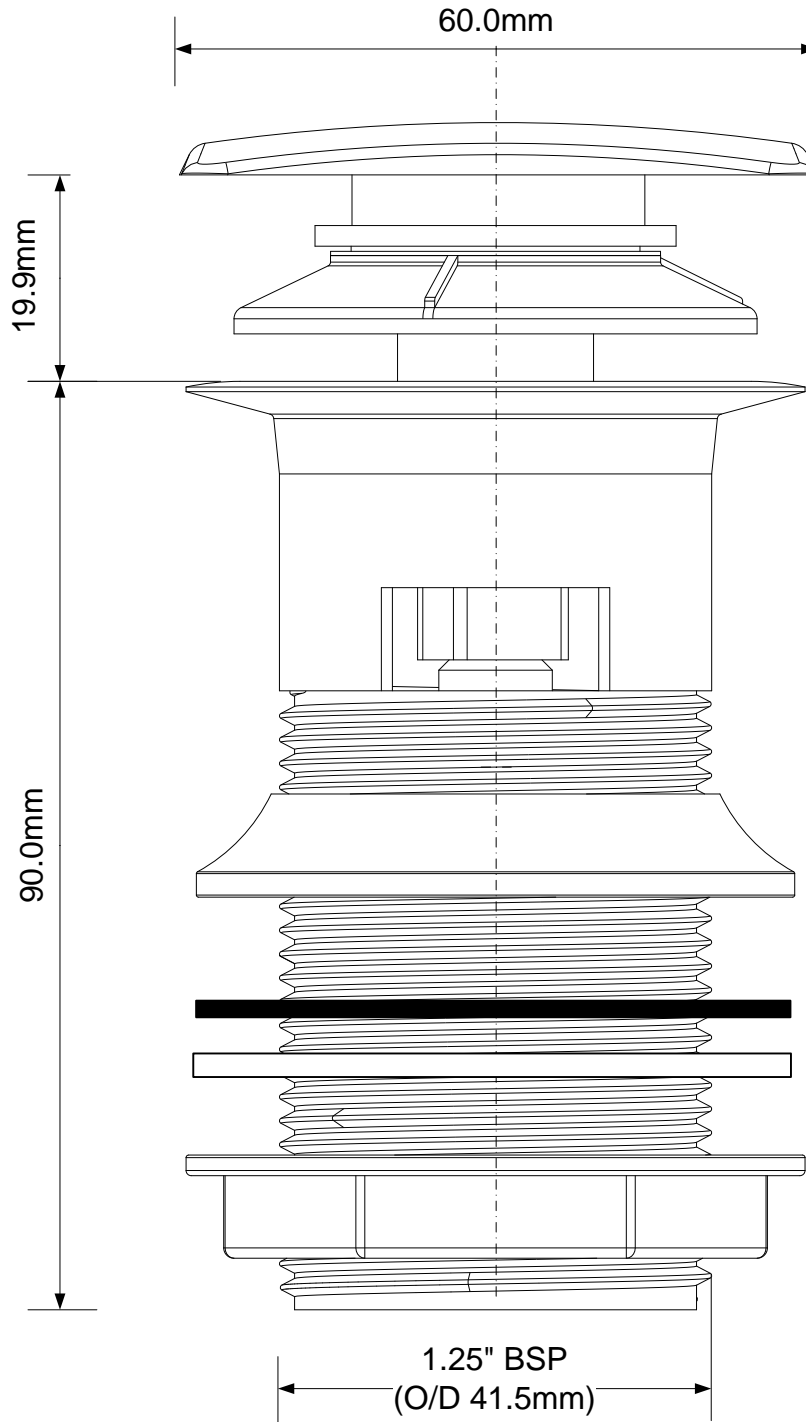

Code:

CW60SQ-CB

Drawing verified
correct as of:

DRAWN BY

AA

REVISED

SCALE

NTS

FILENAME

CW60SQ-CB.VSD

DATE

08/03/2010