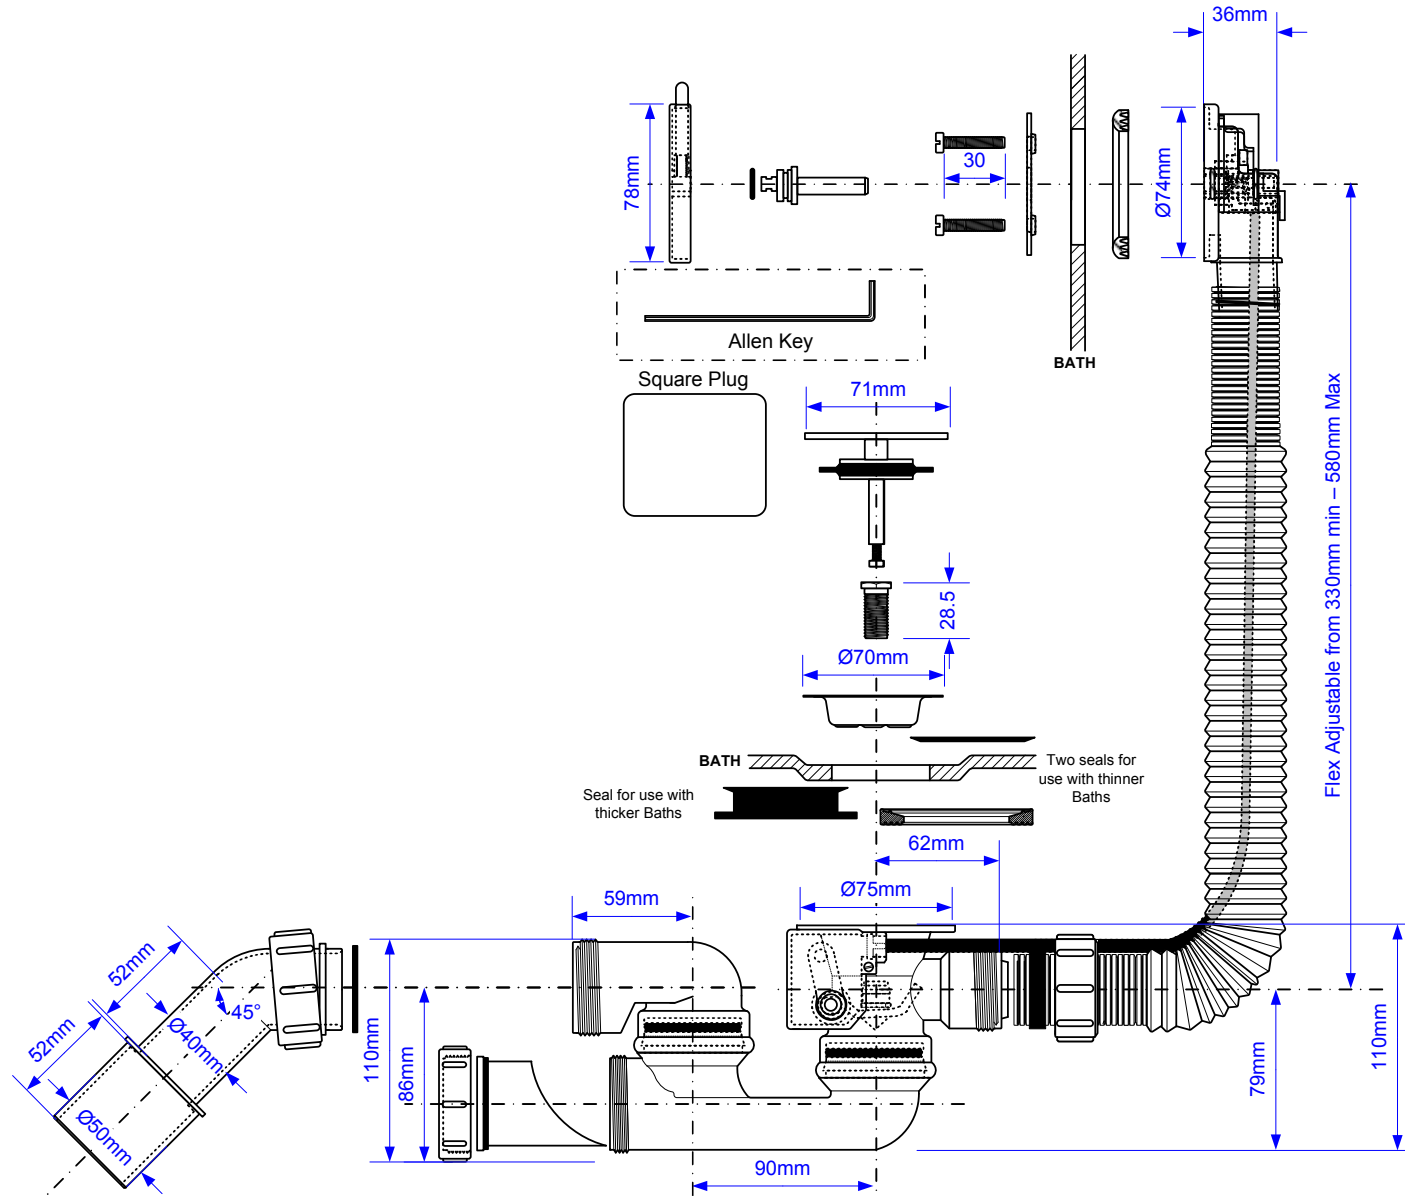

Code:

MP31SSF-CBSQ

Drawing verified correct as of:

26/01/2016
RM

DRAWN BY

RM

REVISED

28/10/2015, 04/11/2015, 26/01/2016

SCALE

1: 3.5

FILENAME

MP31SSF-CBSQ.VSD

DATE

26/01/2016